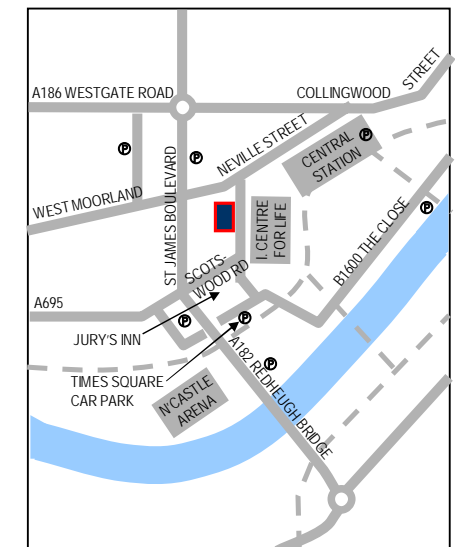

location

directions

© Crown copyright, All rights reserved. 2004 License number 0100031673

BY ROAD

- From the A1M, A69, A184, A1058 and A167, follow signs for the Central Station and Newcastle Telewest Arena.
- The office is situated in the city centre, adjacent to the International Centre for Life.

BY RAIL

- It is a five minutes walk from Central Station.
- Turn left out of the front of the Station onto Neville Street.
- Continue past the International Centre for Life.
- Turn left into Marlborough Crescent.
- The office is on your right.

BY AIR

- 15 minutes drive by car or taxi from Newcastle Airport
- Drive south down A696 and follow signs for the Central Station and Newcastle Telewest Arena.
- The office is situated in the city centre, adjacent to the International Centre for Life.

CAR PARKING

- Car parking is available in the Times Square multi-storey car park adjacent to the Jury's Inn Hotel.

MAP IS INDICATIVE ONLY