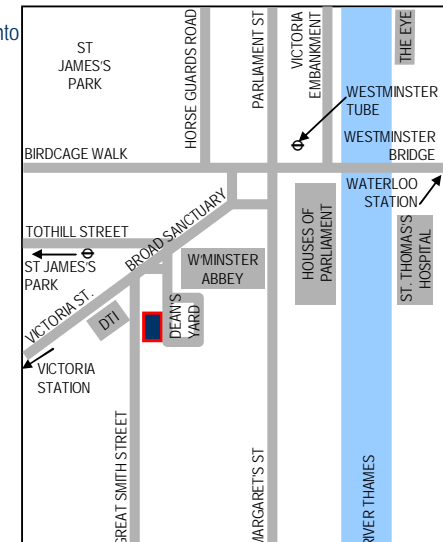

# location

## BY RAIL

- The nearest rail station is either Charing Cross or Waterloo Stations which are one kilometre north/east of the office or Victoria Station which is one kilometre south west of the office.

## BY TUBE

- The nearest tube stations are either St James's Park or Westminster.
- To walk from Westminster tube station come out from the station and turn right onto Bridge Street.
- Walk clockwise around Parliament Square.
- Turn left onto Broad Sanctuary at west end of Westminster Abbey.
- Walk past Westminster Abbey and walk through an archway into Dean's Yard.
- The office is 100m on your right at the far end of Choir School building.
- To walk from St James Park tube take the Broadway exit.
- Turn right to Tothill Street.
- Walk to the end of Tothill Street and the archway into Dean's Yard will be visible diagonally to your right across the traffic lights.
- Walk through archway.
- The office is 100m on your right at the far end of Choir School building.

MAP IS INDICATIVE ONLY